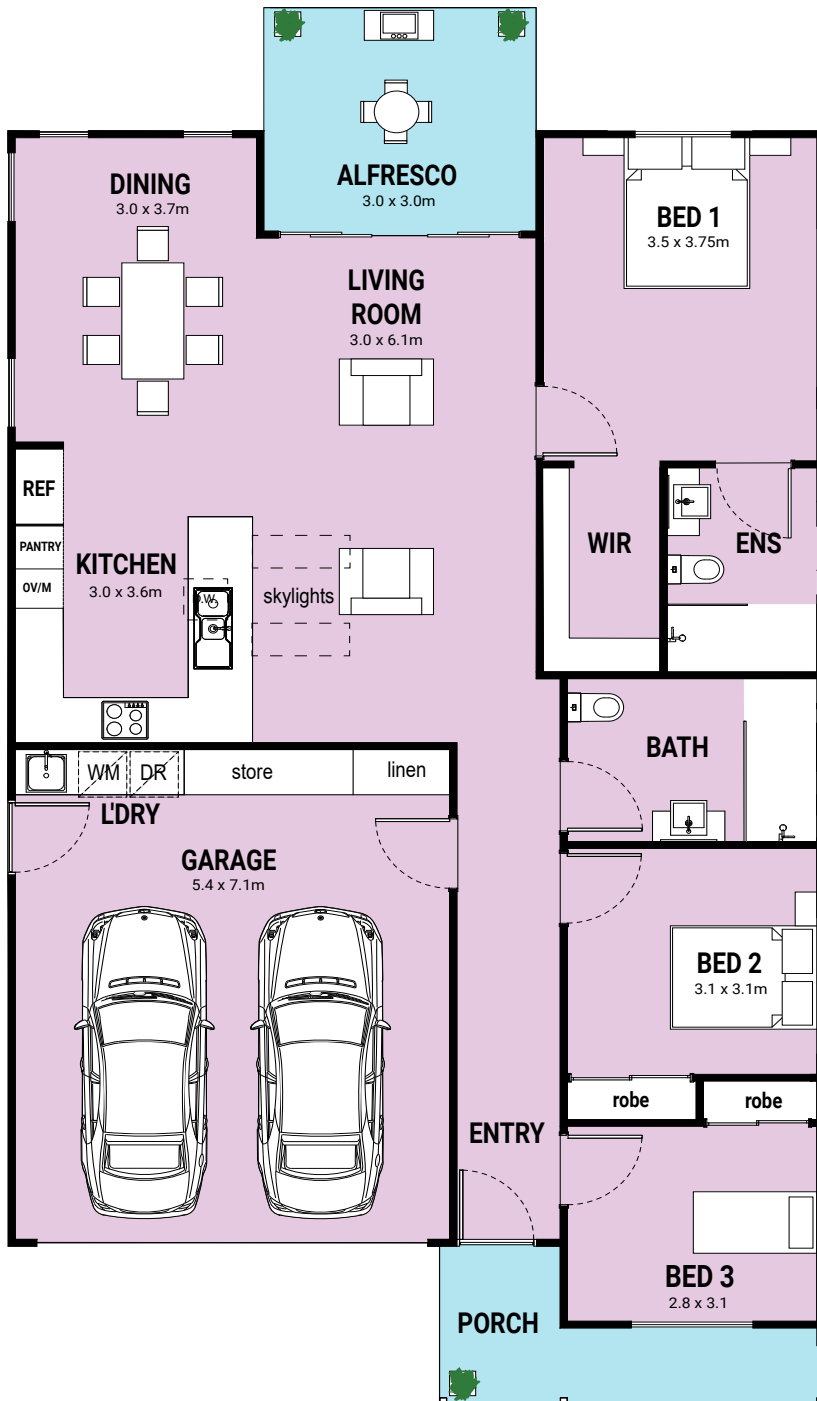

ALBATROSS

FLOOR AREAS

Floor area 115.2 m²

Garage area 40.8 m²

Alfresco area 9.3 m²

Porch area 4.7 m²

TOTAL 169.8 m²

Floorplan and facade images are indicative only, conceptual in nature and subject to change.