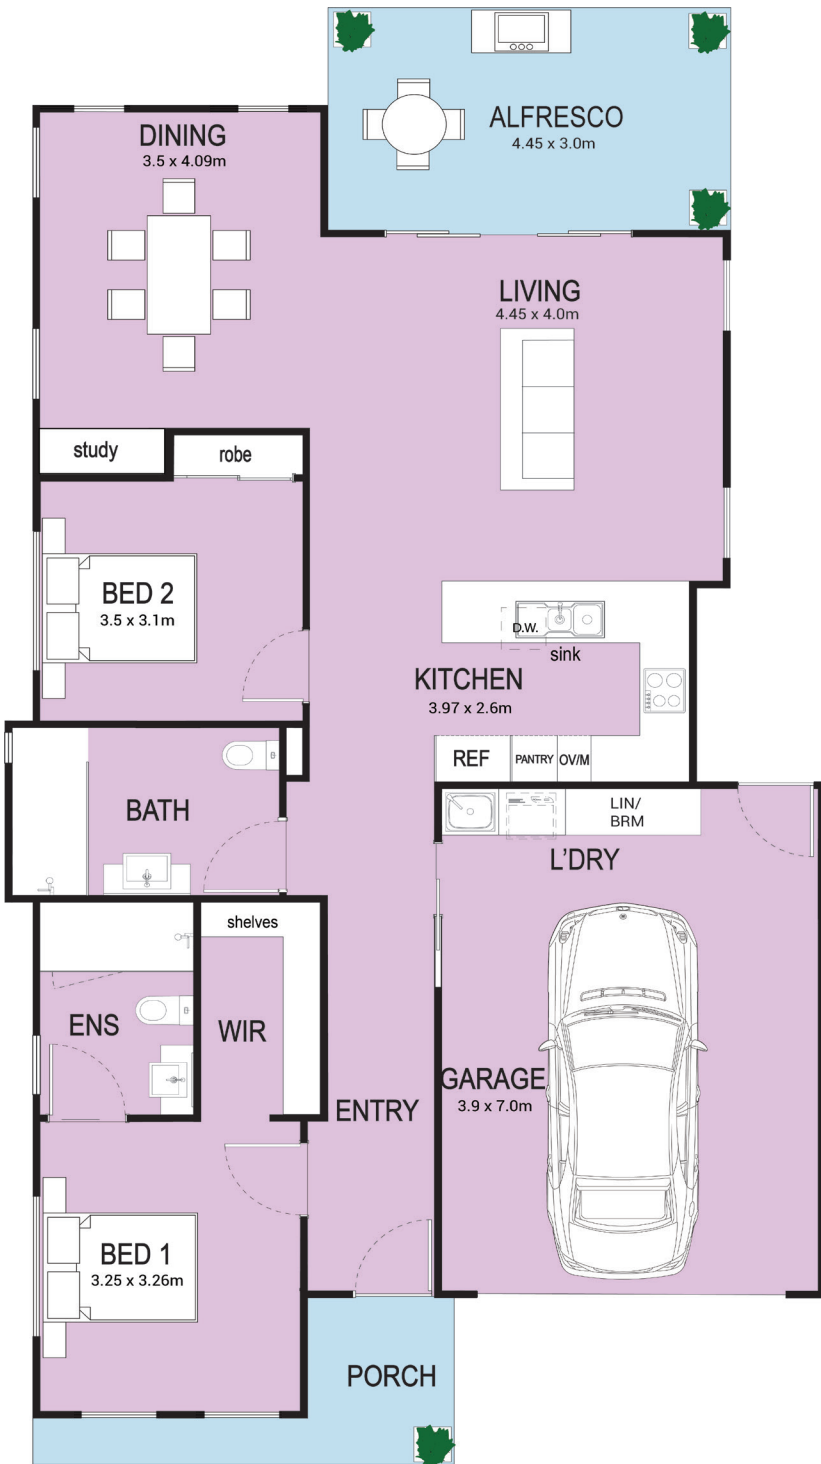

BIRDIE

FLOOR AREAS

Floor area 107.4 m²

Garage area 32.6 m²

Alfresco area 13.6 m²

Porch area 4.9 m²

TOTAL 158.5 m²

Floorplan and facade images are indicative only, conceptual in nature and subject to change.