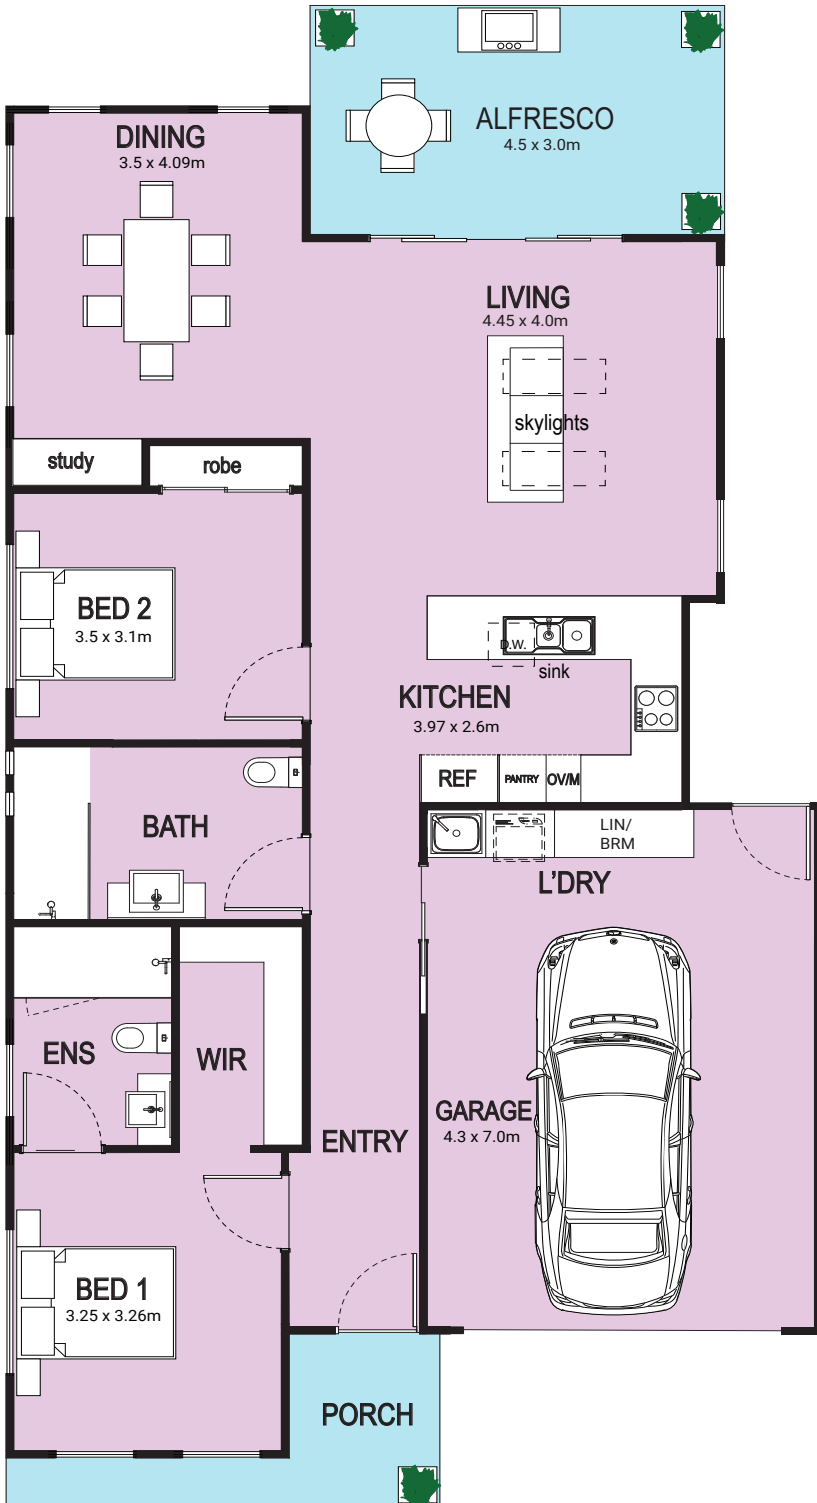

BIRDIE

FLOOR AREAS

Floor area 107.4 m²

Garage area 32.6 m²

Alfresco area 13.6 m²

Porch area 4.9 m²

TOTAL 158.5 m²

Floorplan and facade images are indicative only, conceptual in nature and subject to change.