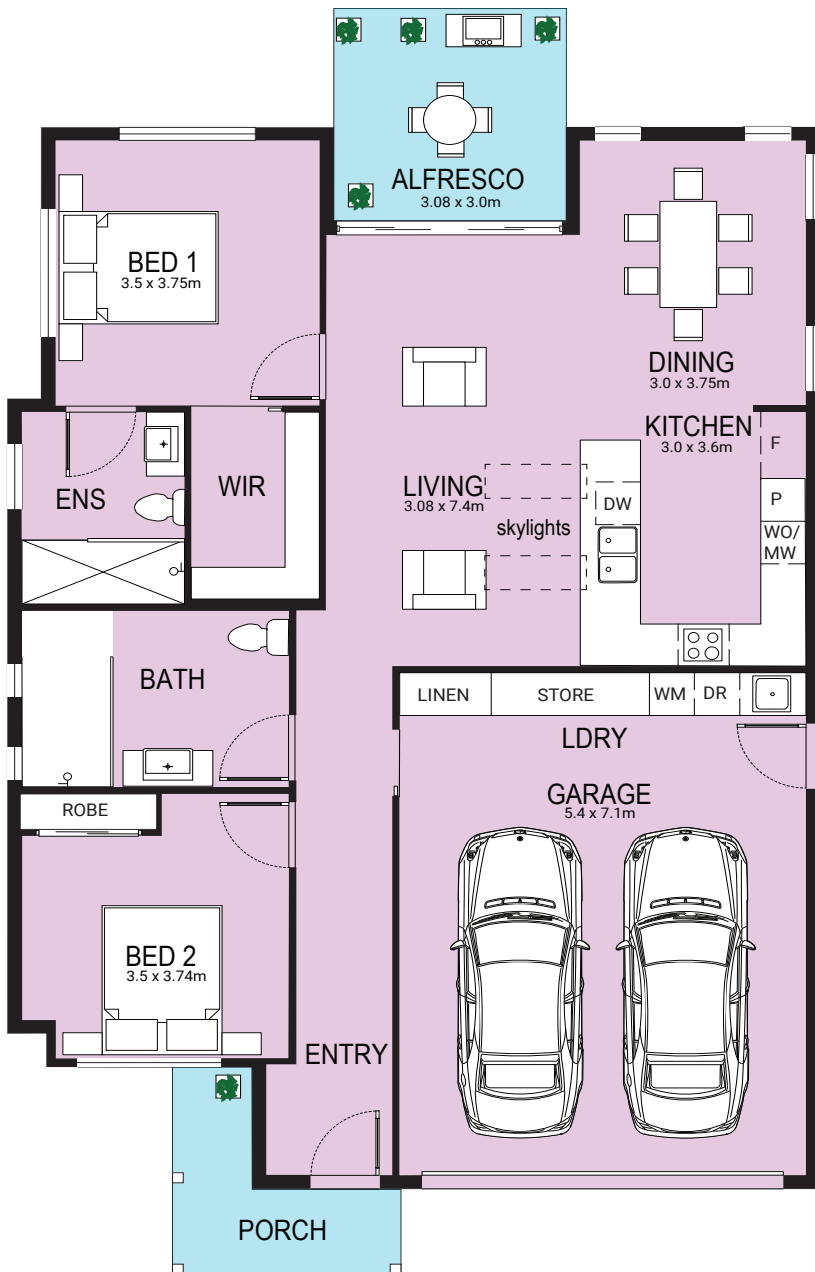

EAGLE

FLOOR AREAS

Floor area 109.9 m²

Garage area 40.8 m²

Alfresco area 9.3 m²

Porch area 5.3 m²

TOTAL 165.2 m²

Floorplan and facade images are indicative only, conceptual in nature and subject to change.