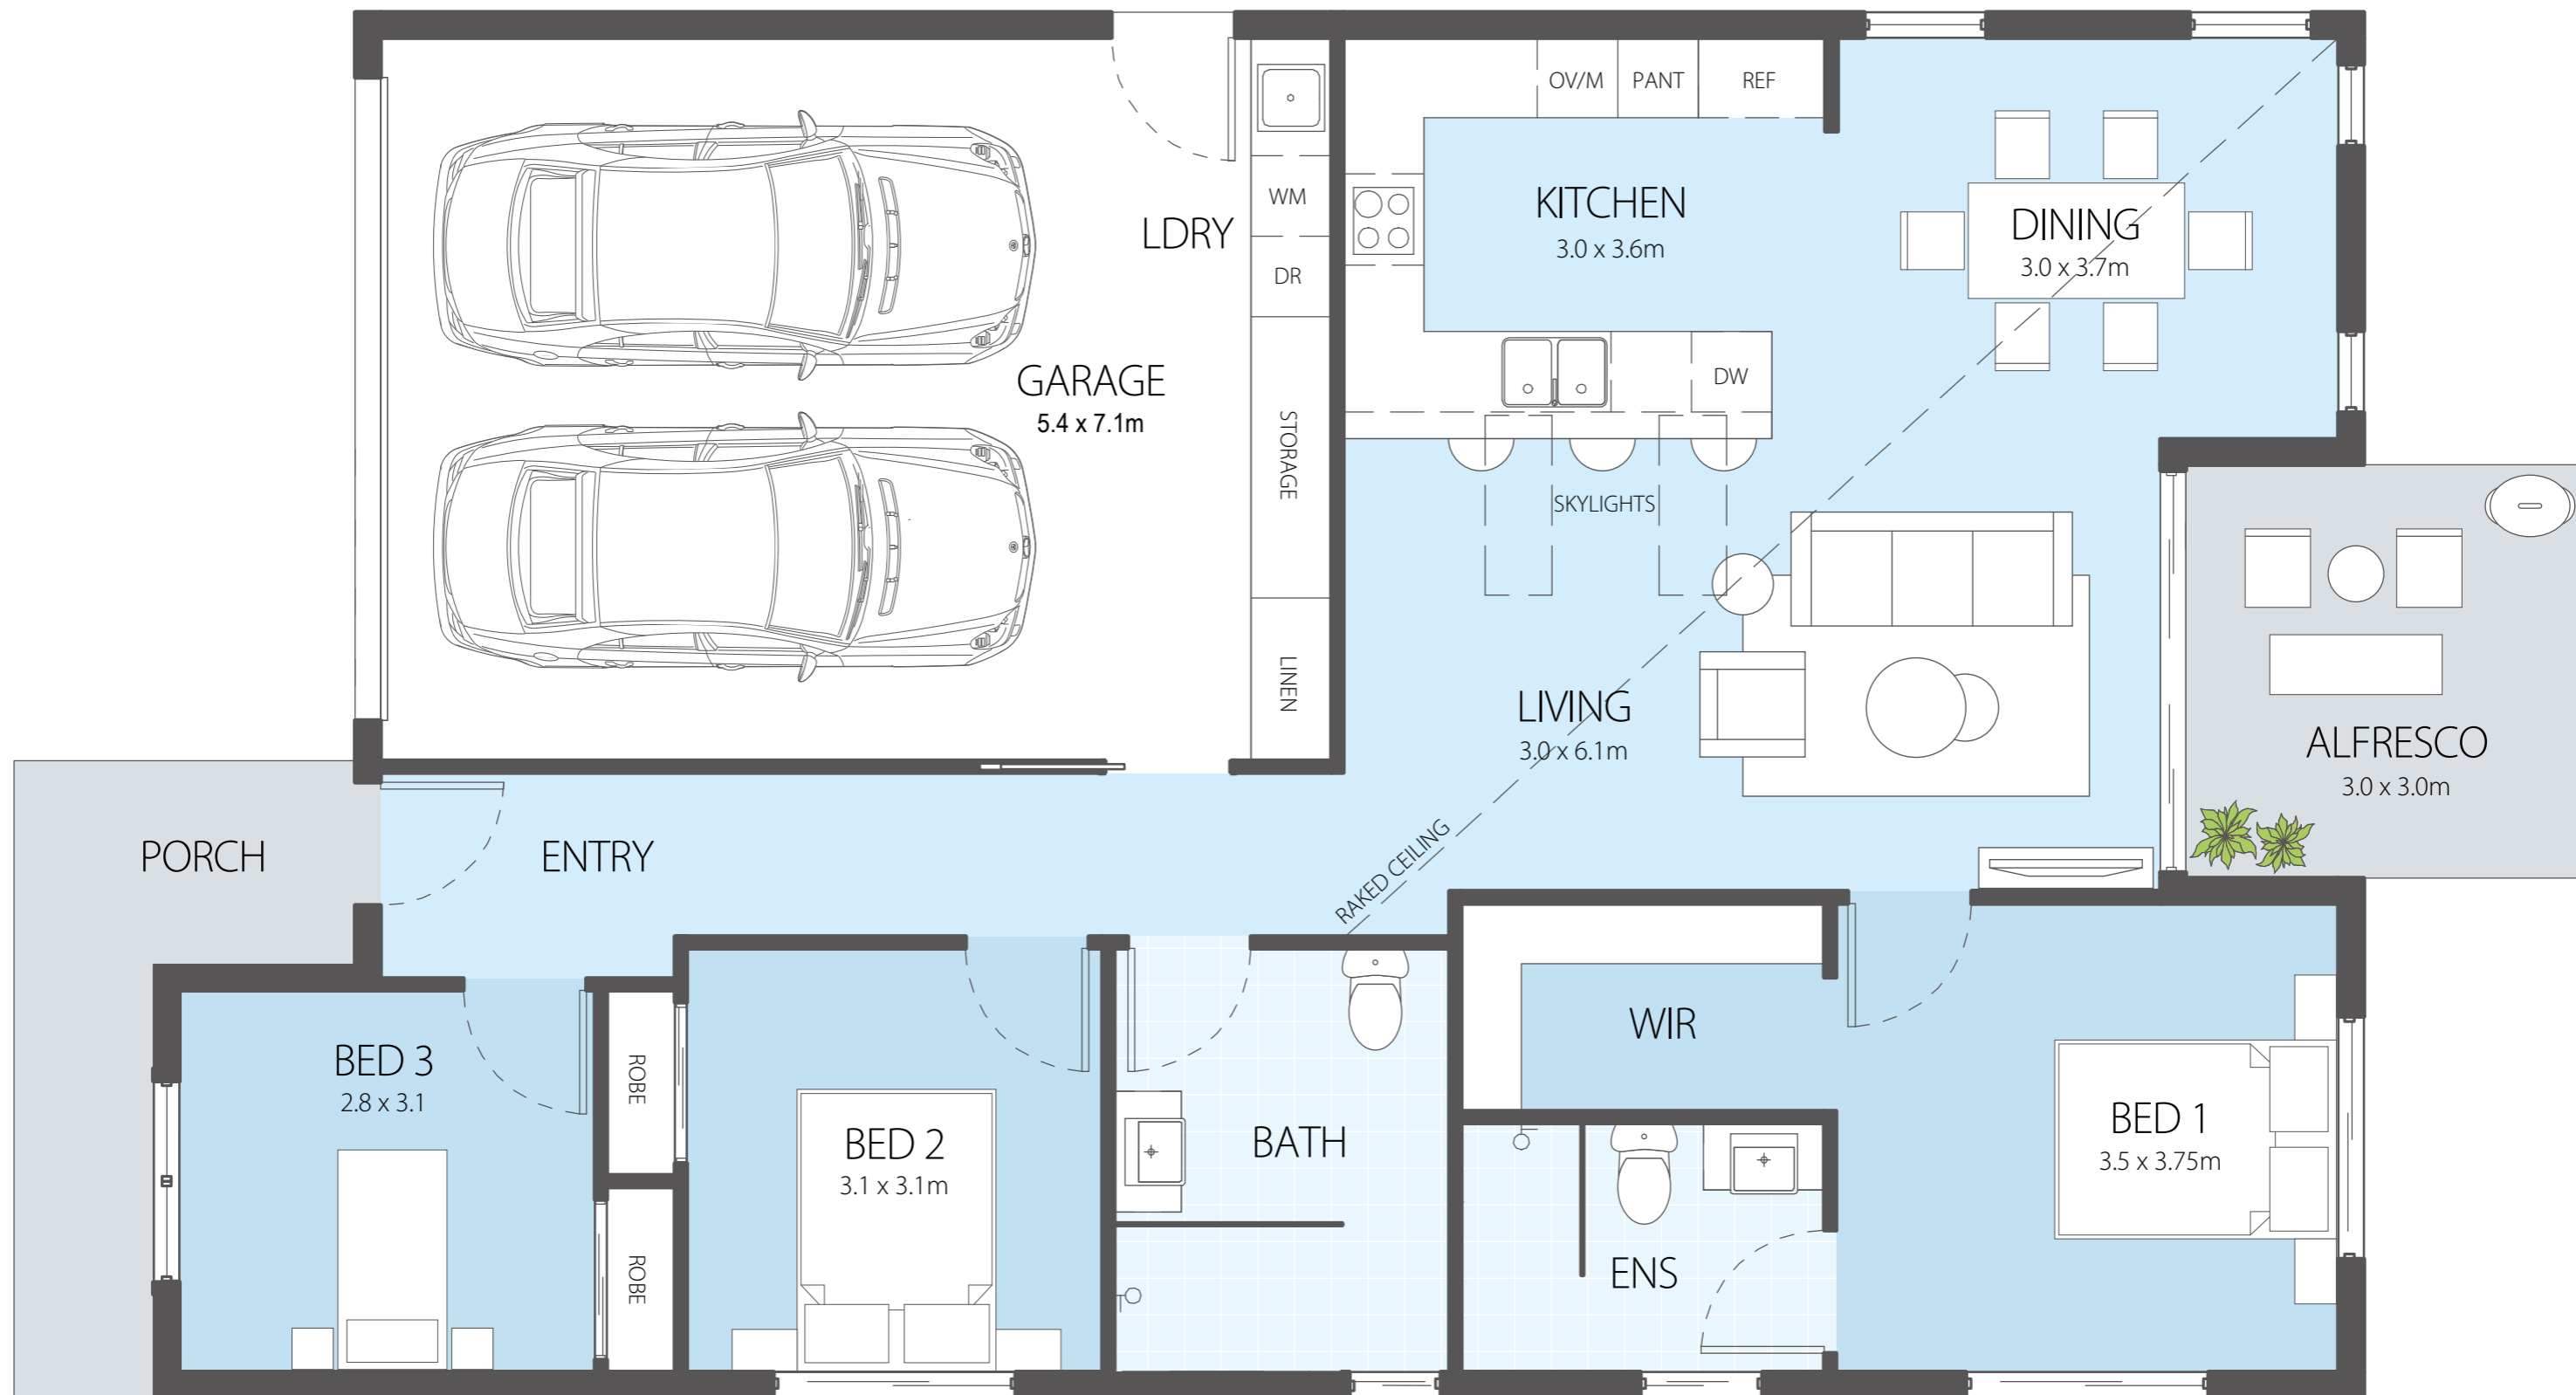

Albatross

3
Bedroom

2
Bathroom

2
Garage

Call 0436 024 129
www.thelinkssouthwestrocks.com.au

55 Athena Parade, South West Rocks NSW 2431

The Links
OVER 55s LIFESTYLE RESORT

The Links
OVER 55s LIFESTYLE RESORT

FLOOR AREAS

Floor areas	115.2m ²
Garage area	38.3m ²
Alfresco area	9.0m ²
Porch area	7.6m ²
Total	170.1m²

3

 Bedroom

2

 Bathroom

2

 Garage

Albatross

Floorplan and facade images are indicative only, conceptual in nature and subject to change.