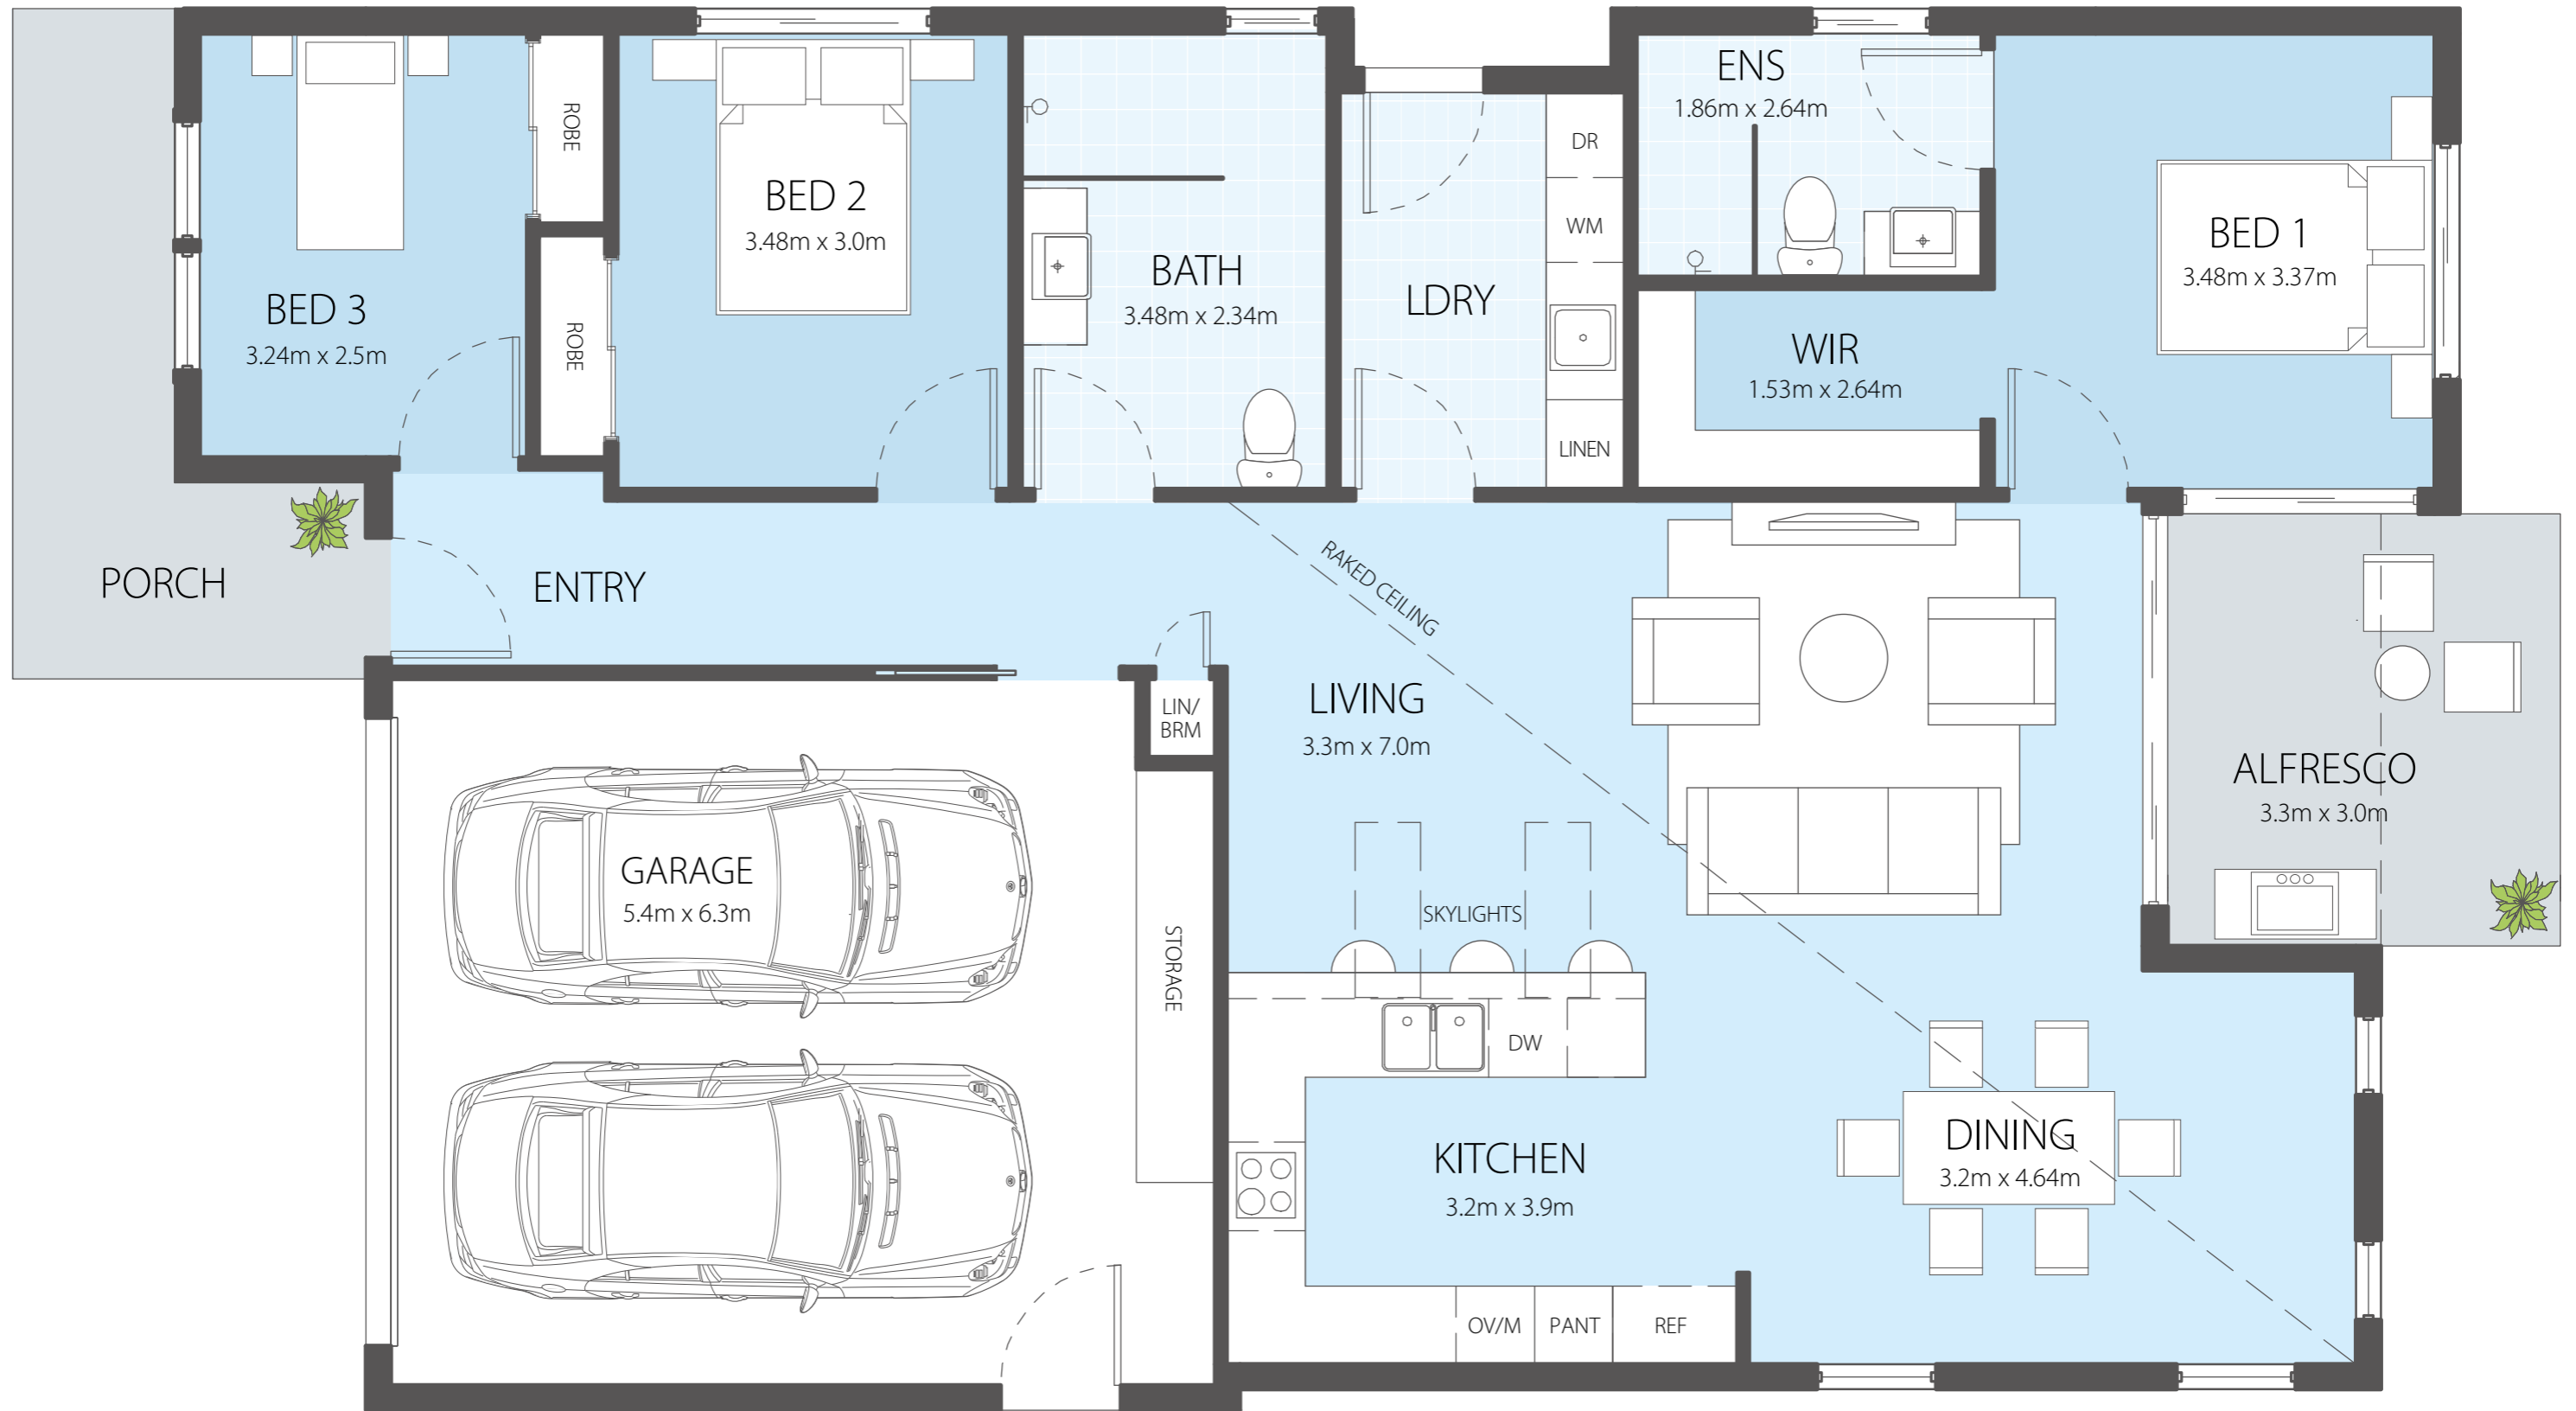

Fairway

3
Bedroom

2
Bathroom

2
Garage

Call 0436 024 129
www.thelinkssouthwestrocks.com.au

55 Athena Parade, South West Rocks NSW 2431

FLOOR AREAS

Floor areas	127.6m ²
Garage area	34.0m ²
Alfresco area	9.9m ²
Porch area	8.0m ²
Total	179.5m²

3
 Bedroom

2
 Bathroom

2
 Garage

Fairway

Floorplan and facade images are indicative only, conceptual in nature and subject to change.